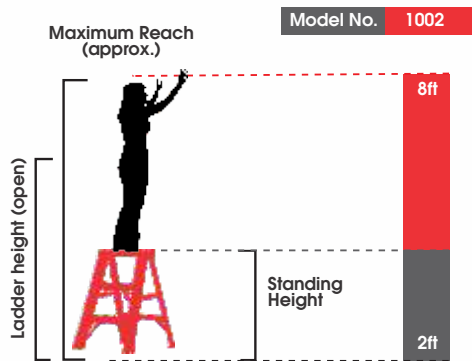

- Aluminium extruded anti skid top & steps
- Extra wide slip resistant traction-tread
- Slip resistant safety shoes
- Aluminium extruded braces for extra stability

1000 Series

300lbs Type 1A

Extra Heavy duty Aluminium Step Stool
Ideal for chores around the house

1002