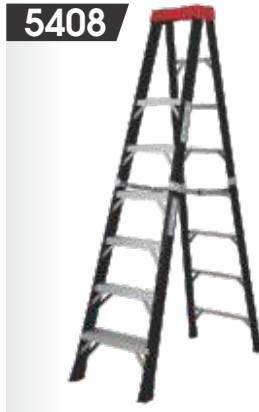

Stepladder

Fiberglass ANSI 14.5

Super tough
copolymer top

Durable
non-conductive
fiberglass
side rails

Dog bone
spreader
with hand grip

Slip resistant
safety shoes

5400 SERIES FIBERGLASS STEP LADDER - SPECIFICATIONS										
Step Ladder No	Size		Width		Spread		Highest Standing Level		Maximum Reach	
	Mts.	Ft.	Mts.	Ft.	Mts.	Ft.	Mts.	Ft.	Mts.	Ft.
5404	1.2	4	0.5	1.6	0.7	2.4	0.6	2	2.4	8
5406	1.8	6	0.6	2.0	1.1	3.6	1.2	4	3.0	10
5408	2.4	8	0.7	2.3	1.4	4.6	1.8	6	3.7	12
5410	3.0	10	0.8	2.5	1.7	5.6	2.4	8	4.3	14
5412	3.6	12	0.9	2.8	2.0	6.6	3.0	10	4.9	16

Available Sizes: 4', 6', 8', 10' & 12' ft

- Super tough copolymer top for strength & durability
- Dog bone spreader with hand grip for easy one-handed carry & close
- Durable non-conductive fiberglass side rails
- Aluminium braces on all steps
- Slip resistant safety shoes
- Specially designed aluminium heavy duty spreader bars with Z brackets

5400 Series

375lbs Type IAA

Special Duty
Fiberglass
Stepladder

5404

5406

5408

5410

5412