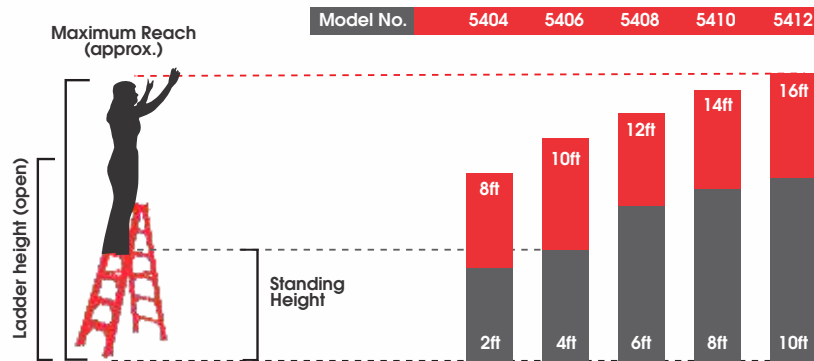

- Super tough copolymer top for strength & durability
- Dog bone spreader with hand grip for easy one-handed carry & close
- Durable non-conductive fiberglass side rails
- Aluminium braces on all steps
- Slip resistant safety shoes
- Specially designed aluminium heavy duty spreader bars with Z brackets

5400 Series

375lbs Type IAA

Special Duty
Fiberglass
Stepladder

5412