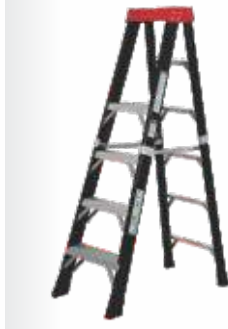

Stepladder

Fiberglass ANSI 14.5

Super tough
copolymer top

Durable
non-conductive
fiberglass
side rails

Dog bone
spreader
with hand grip

Slip resistant
safety shoes

5400 SERIES FIBERGLASS STEP LADDER - SPECIFICATIONS										
Step Ladder No	Size		Width		Spread		Highest Standing Level		Maximum Reach	
	Mts.	Ft.	Mts.	Ft.	Mts.	Ft.	Mts.	Ft.	Mts.	Ft.
5404	1.2	4	0.5	1.6	0.7	2.4	0.6	2	2.4	8
5406	1.8	6	0.6	2.0	1.1	3.6	1.2	4	3.0	10
5408	2.4	8	0.7	2.3	1.4	4.6	1.8	6	3.7	12
5410	3.0	10	0.8	2.5	1.7	5.6	2.4	8	4.3	14
5412	3.6	12	0.9	2.8	2.0	6.6	3.0	10	4.9	16

Available Sizes: 4', 6', 8', 10' & 12' ft

- Super tough copolymer top for strength & durability
- Dog bone spreader with hand grip for easy one-handed carry & close
- Durable non-conductive fiberglass side rails
- Aluminium braces on all steps
- Slip resistant safety shoes
- Specially designed aluminium heavy duty spreader bars with Z brackets

5400 Series

375lbs Type IAA

Special Duty
Fiberglass
Stepladder

5404

5406

5408

5410

5412