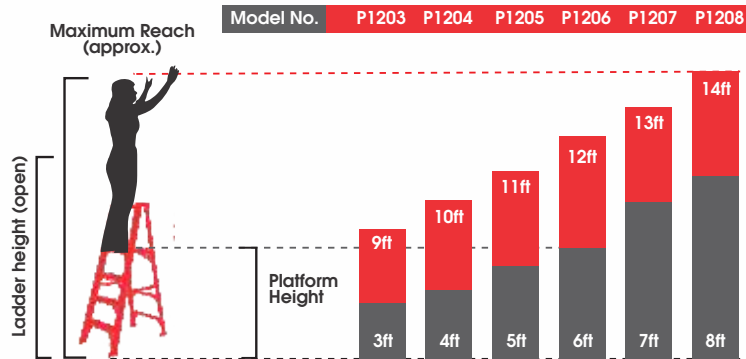

- Large comfortable slip resistant platform
- Safety & above knee level guard rail
- Outside pinch-proof aluminium/steel spreader arms
- Specially designed aluminium / braces & rear horizontal struts providing unequalled rigidity
- Slip resistant safety shoes

P1200 Series

225lbs Type II

Medium Duty Aluminium Platform Ladder without handrail