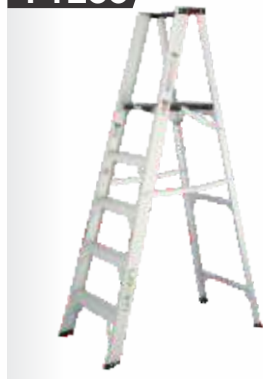

Platform Ladder

Aluminium
ANSI 14.2

Above knee
level guard rail

Large
comfortable
slip resistant
platform

Slip resistant
safety shoes

P1200 SERIES ALUMINIUM PLATFORM LADDERS - SPECIFICATIONS

Platform Ladder No	Size		Approx Width		Approx Spread		Highest Standing Level		Maximum Reach		Steps+ Platform
	Mts.	Ft.	Mts.	Ft.	Mts.	Ft.	Mts.	Ft.	Mts.	Ft.	
P1203	1.5	5	0.6	2	0.9	3.0	0.9	3	2.7	9	2+Platform
P1204	1.8	6	0.6	2.0	1.1	3.6	1.2	4	3.0	10	3+Platform
P1205	2.1	7	0.7	2.2	1.3	4.1	1.5	5	3.4	11	4+Platform
P1206	2.4	8	0.7	2.2	1.4	4.6	1.8	6	3.7	12	5+Platform
P1207	2.7	9	0.8	2.5	1.6	5.1	2.1	7	4.0	13	6+Platform
P1208	3.0	10	0.8	2.5	1.7	5.6	2.4	8	4.3	14	7+Platform

Available Sizes: 5', 6', 7', 8', 9' & 10' ft

- Large comfortable slip resistant platform
- Safety & above knee level guard rail
- Outside pinch-proof aluminium/steel spreader arms
- Specially designed aluminium / braces & rear horizontal struts providing unequalled rigidity
- Slip resistant safety shoes

P1200 Series

225lbs Type II

Medium Duty Aluminium Platform Ladder without handrail

P1203

P1204

P1205

P1206

P1207